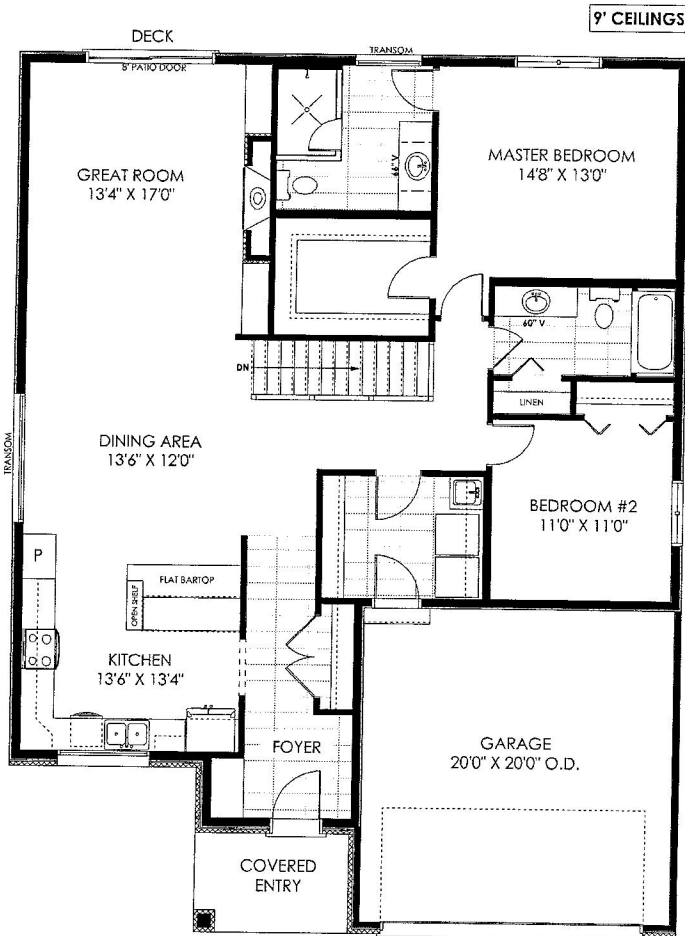

30 Meagan Lane, Frankford
 THE EAGLE MODEL - 1656 SQ.FT.
 1340 Sq. Ft. Finished on Lower Level

MAIN FLOOR PLAN

LOWER LEVEL PLAN

UPDATED: JUNE 23, 2020

DIMENSIONS ARE APPROXIMATE.

HILDENHOMES

393 Sidney Street Belleville, Ontario K8P 3Z9 Tel 613.962.4600 Fax 613.962.4511 info@hildenhomes.com www.hildenhomes.com