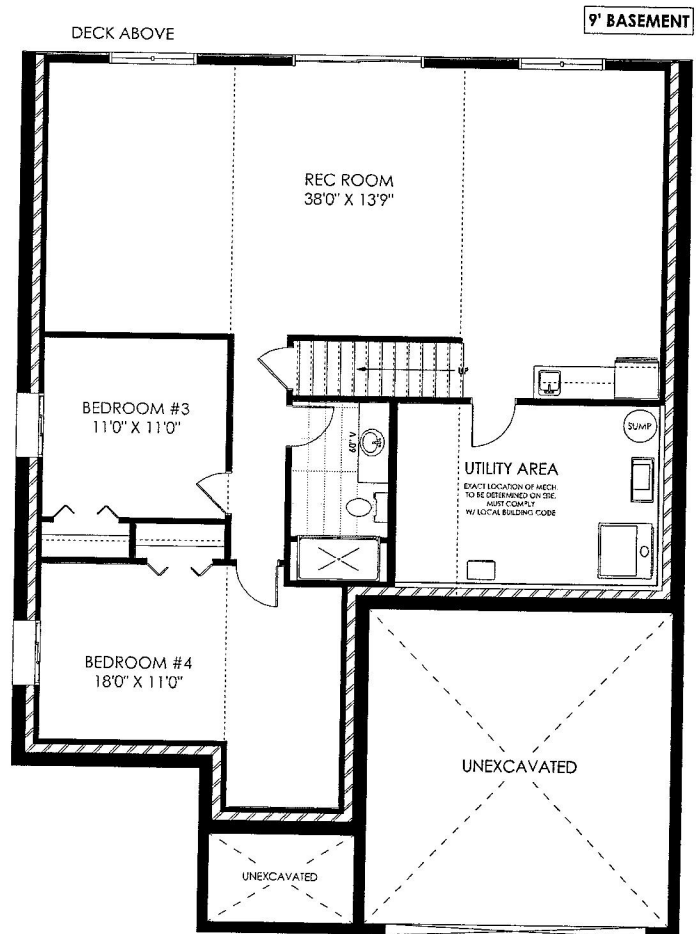

30 Meagan Lane, Frankford
 THE EAGLE MODEL - 1656 SQ.FT.
 1340 Sq. Ft. Finished on Lower Level

MAIN FLOOR PLAN

LOWER LEVEL PLAN

UPDATED: JUNE 23, 2020

DIMENSIONS ARE APPROXIMATE.

HILDENHOMES

393 Sidney Street Belleville, Ontario K8P 3Z9 Tel 613.962.4600 Fax 613.962.4511 info@hildenhomes.com www.hildenhomes.com